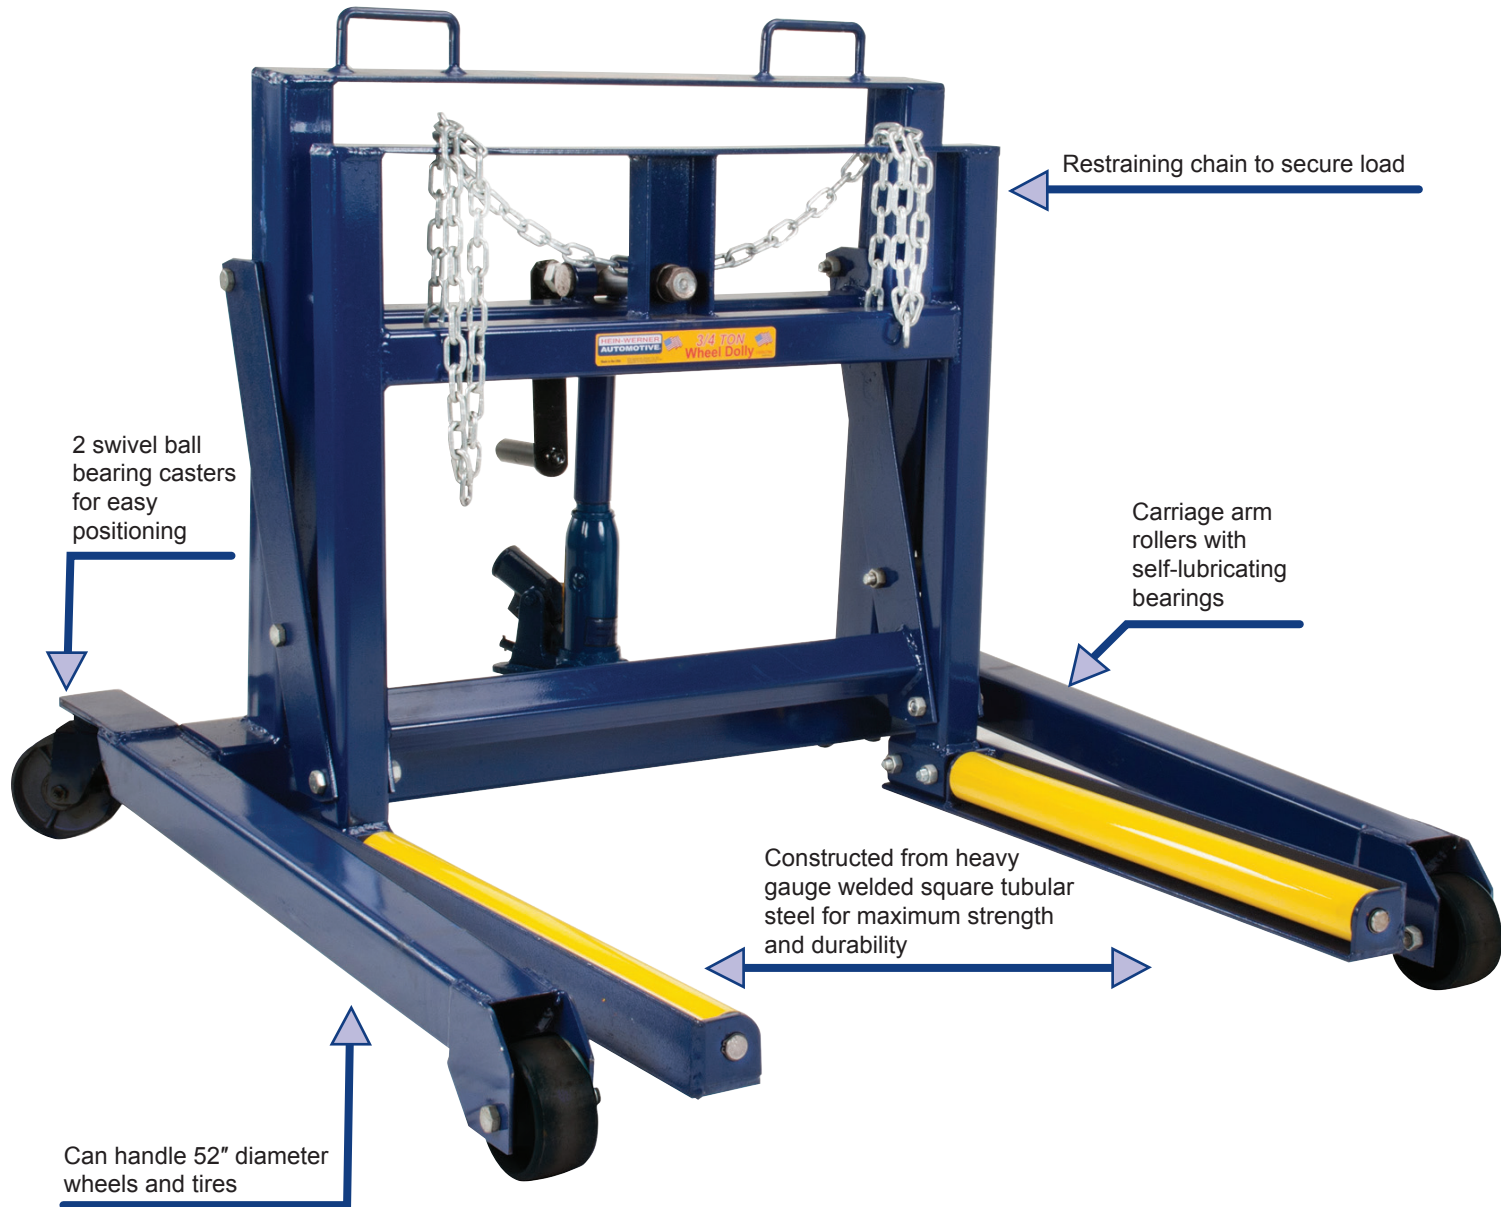

# HW93766 3/4 Ton Wheel Dolly

Made in  USA

Model	Capacity	Lift Range	Lifting Arm Length	Lifting Arm Spread	Overall Length	Overall Width	Overall Height	G.W.
HW93766	3/4 Ton	4" - 9"	23"	26-1/2"	38-3/4"	39-1/2"	32"	118 Lbs.